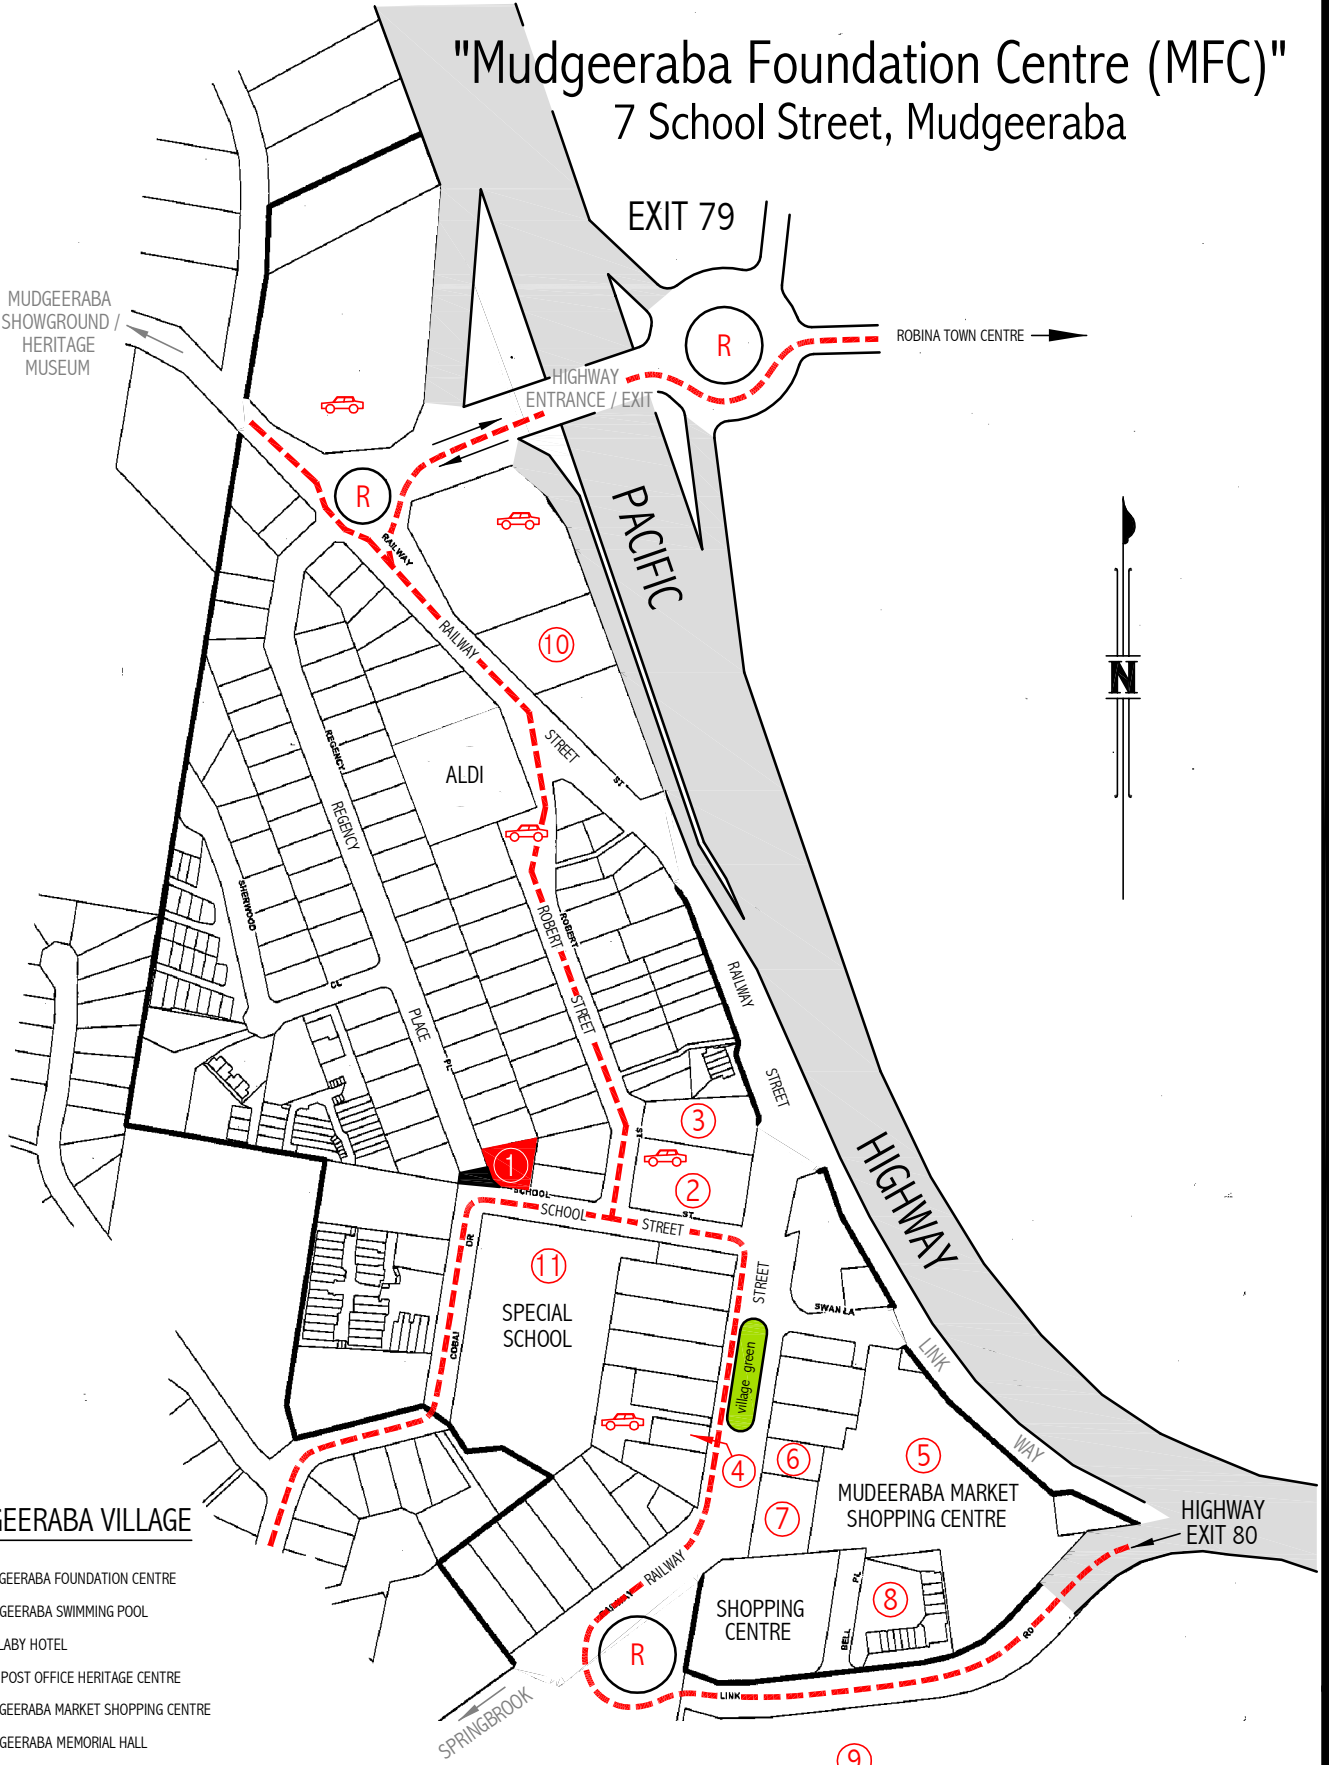

"Mudgeeraba Foundation Centre (MFC)"

7 School Street, Mudgeeraba

MUDGEERABA SHOWGROUND / HERITAGE MUSEUM

EXIT 79

ROBINA TOWN CENTRE

HIGHWAY ENTRANCE / EXIT

PACIFIC

MUDGEERABA VILLAGE

- ① MUDGEERABA FOUNDATION CENTRE
- ② MUDGEERABA SWIMMING POOL
- ③ WALLABY HOTEL
- ④ OLD POST OFFICE HERITAGE CENTRE
- ⑤ MUDGEERABA MARKET SHOPPING CENTRE
- ⑥ MUDGEERABA MEMORIAL HALL
- ⑦ WOODCHOPPERS INN
- ⑧ BELL PLACE
- ⑨ FIRTH PARK
- ⑩ MUDGEERABA POLICE STATION
- ⑪ SPECIAL SCHOOL
- (R) ROUNDABOUT
- (Car icon) G.C.C.C CAR PARKS
[Car Parking also available roadside as signed]
- - - TO M.F.C.