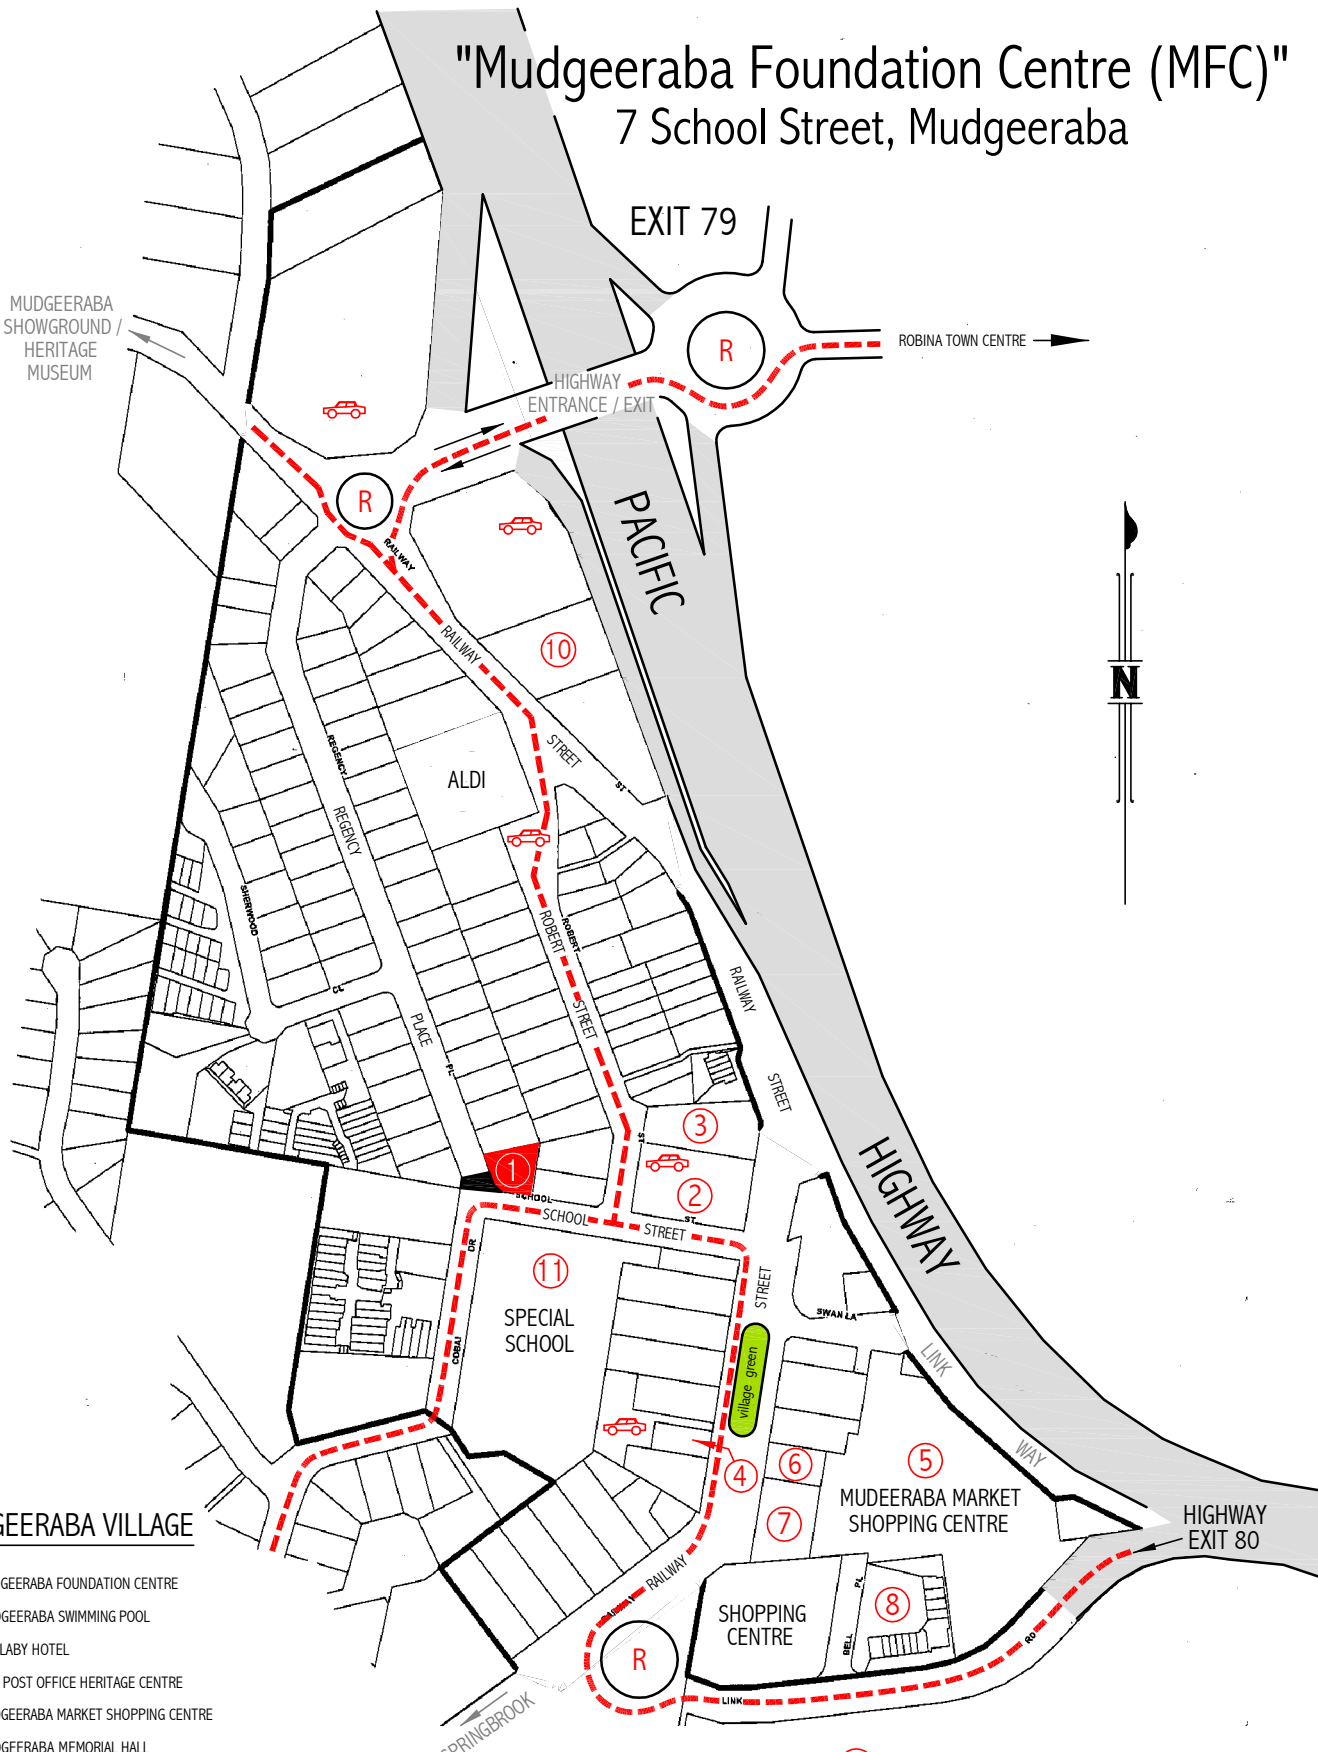

"Mudgeeraba Foundation Centre (MFC)"

7 School Street, Mudgeeraba

MUDGEERABA SHOWGROUND / HERITAGE MUSEUM

EXIT 79

ROBINA TOWN CENTRE

HIGHWAY ENTRANCE / EXIT

PACIFIC

MUDGEERABA VILLAGE

- ① MUDGEERABA FOUNDATION CENTRE
- ② MUDGEERABA SWIMMING POOL
- ③ WALLABY HOTEL
- ④ OLD POST OFFICE HERITAGE CENTRE
- ⑤ MUDGEERABA MARKET SHOPPING CENTRE
- ⑥ MUDGEERABA MEMORIAL HALL
- ⑦ WOODCHOPPERS INN
- ⑧ BELL PLACE
- ⑨ FIRTH PARK
- ⑩ MUDGEERABA POLICE STATION
- ⑪ SPECIAL SCHOOL
- (R) ROUNDABOUT
- G.C.C.C CAR PARKS
[Car Parking also available roadside as signed]
- - - TO M.F.C.